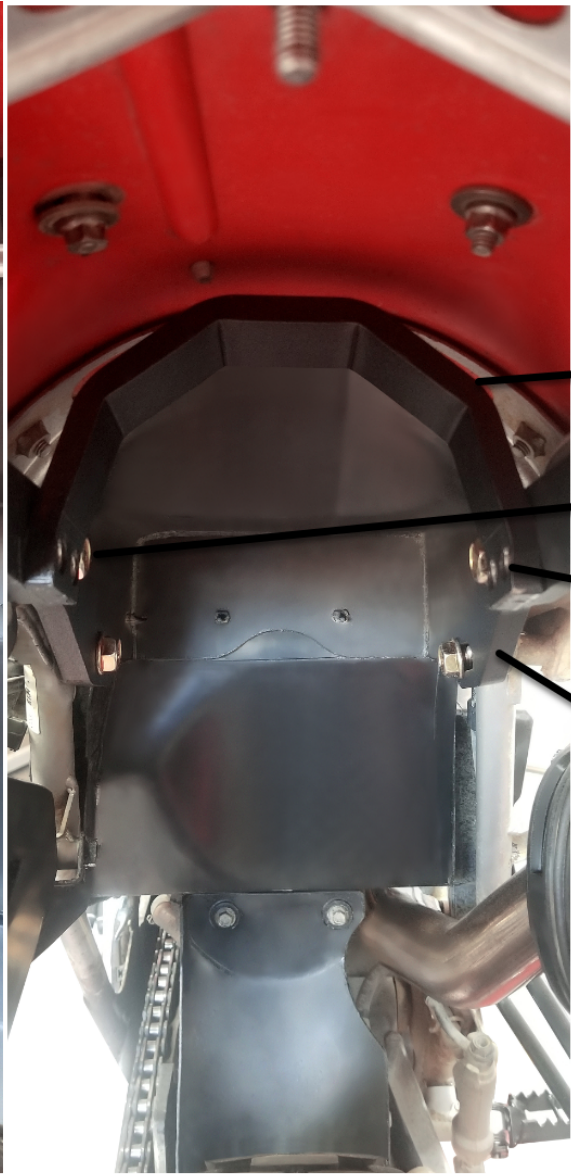

**TAILLIGHT  
BRACKET  
BOLT**

**FLANGE NUT**

**HOOP**

**M8 BOLT (4)**

**SOCKET HEAD  
CAP SCREWS  
(4)**

**FRAME**

**XR650L REAR SUBFRAME SUPPORT**